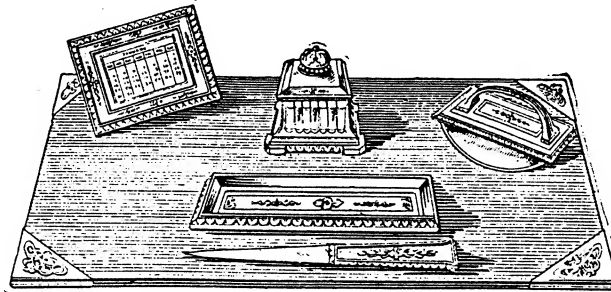

CAST METAL DESK SET

Only a quantity purchase enables us to offer you this beautifully designed and nicely made Cast Metal 6-piece desk set at this remarkable low price. It is richly finished in Antique Brass, and six pieces are as follows: Inkstand, hand blotter, paper cutter, pen tray and a perpetual calendar, so designed for use each year; desk pad size 12x18 inches with florid etching completes set. Ideal for the spinet or secretary desk. Desk sets are popular, being the completing unit to the library.
No. 9116 Per set.....$14.75